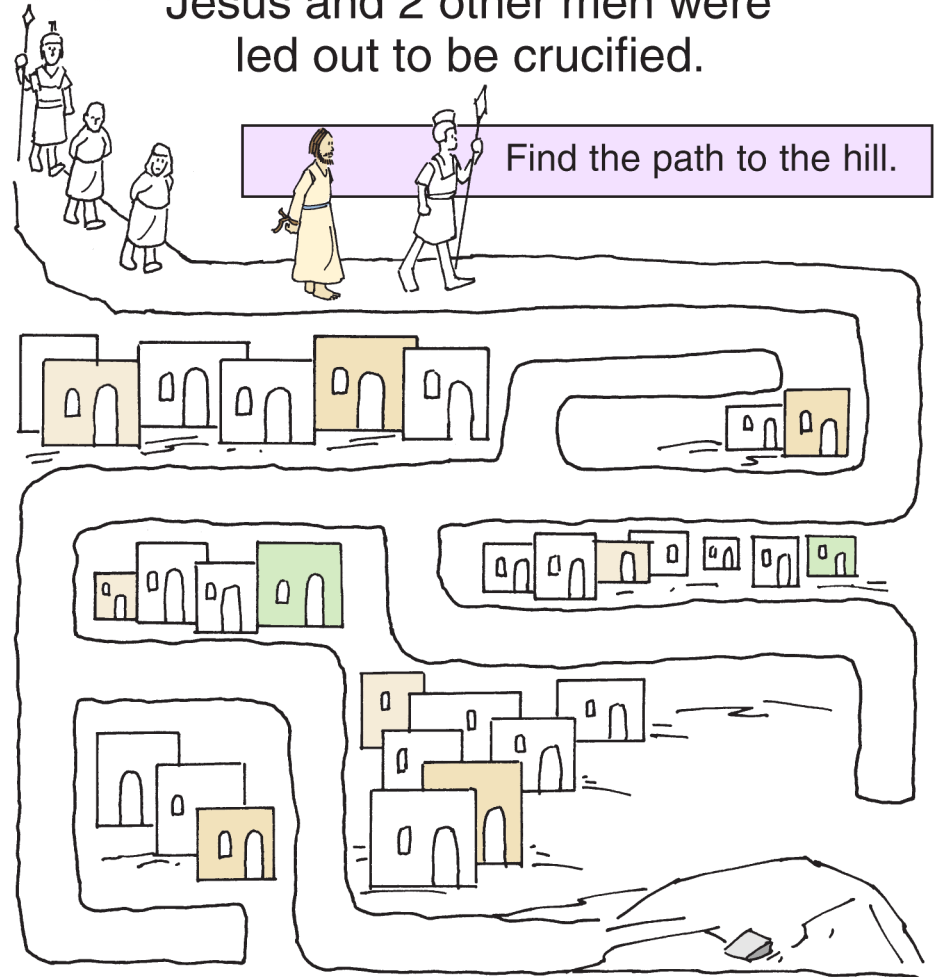

The 2nd man said, "Jesus, remember me when You come into Your kingdom." Jesus answered him, "Truly I tell you, today you will be with Me in paradise."

Ages 3+

November 20, 2022 • Luke 23:35-43

Christ, the King

Jesus and 2 other men were led out to be crucified.

Connect the dots.
1 2 3 4 5 6 7 8 9 10 11 12 13 14 15 16 17

St. Leo's Parish Community

2410 S. Blaine St Grand Island NE

308-382-4753

www.saintleos.org

1 of the men with Jesus did not believe
Jesus was the Christ.

Circle 6 differences in the bottom picture.

The other man believed Jesus.

Shade the shapes that have a ★.